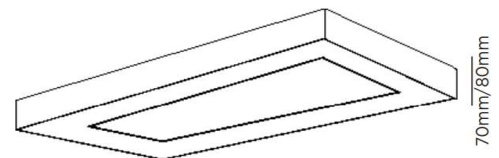

Dimension diagram