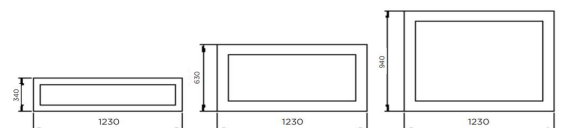

L=1230mm
W=940mm
H=70mm/80mm

Frame

Aluminium

Color Tempertaure

3000K

Power

70 W

Total Luminous Flux

L70 minimum at 50,000
burning hours

Dimension diagram

Remarks:-

Address: Plot #7 Saroorpur-Nangla Industrial Area, Ballabgarh-Sohna Road, Faridabad-121005
Email: info@sovitron.com